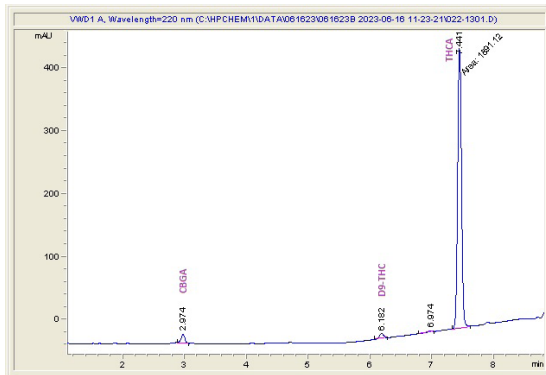

Cherry Gelato

Exotic Cherry Gelato

Plant Material: Flower

Chromatogram

Cannabinoid Profile

Cannabinoid Profile by HPLC

0.28%
Delta-9-THC

0.00%
CBD

21.94%
Total Cannabinoids

Cannabinoid	% wt	mg/g
CBGA	0.551	5.51
Delta-9-THC	0.283	2.83
THCA	21.11	211.08
Total Cannabinoids	21.94	219.4
Calculated Total THC	18.79	187.95
Calculated CBD Yield	0.00	0.00
Calculated Total THC = Delta-9-THC + 0.877 * THCA		
Calculated Maximum CBD Yield = CBD + 0.877 * CBDA		