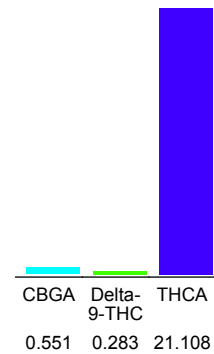

Cherry Gelato

Exotic Cherry Gelato

Plant Material: Flower

Chromatogram

Cannabinoid Profile

Cannabinoid Profile by HPLC

0.28%
Delta-9-THC

0.00%
CBD

21.94%
Total Cannabinoids

Cannabinoid	% wt	mg/g
CBGA	0.551	5.51
Delta-9-THC	0.283	2.83
THCA	21.11	211.08
Total Cannabinoids	21.94	219.4
Calculated Total THC	18.79	187.95
Calculated CBD Yield	0.00	0.00
Calculated Total THC = Delta-9-THC + 0.877 * THCA		
Calculated Maximum CBD Yield = CBD + 0.877 * CBDA		